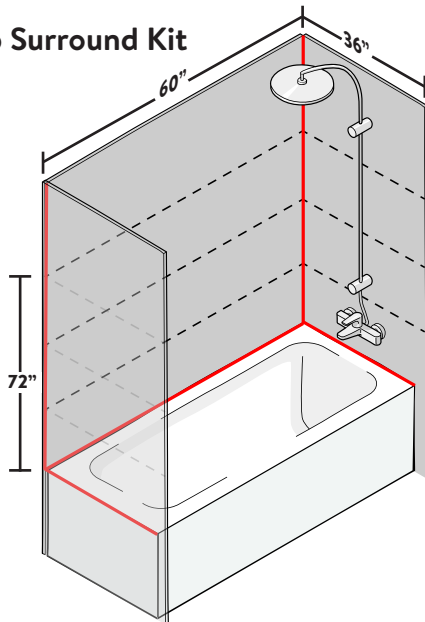

Technical Bulletin: Measuring Shower & Tub Surrounds

PROPER MEASUREMENT TO DETERMINE APPROPRIATE KIT

12-Piece Shower Surround Kit

Kit dimensions

12-Piece Shower Surround Kit

Aleris SKU	ATSP-36-60-94-01-SS-08-12
	ATSP-36-60-94-01M-SS-08-12
Notes	Shower Surround Kit consists of (12) tile panels in total. Each stackable panel is 24" high w/hidden watertight seam sealing system to interlock the panels. Rear shower wall consists of (4) 60" wide X 24" high stackable panels. Each shower side wall utilizes (4) stackable 36" wide X 24" high panels. This kit contains a total of (8) sidewall panels, (4) rear wall panels for a total of (12) pieces.

9-Piece Tub Surround Kit

Kit dimensions

9-Piece Shower Surround Kit

Aleris SKU	ATSP-36-60-70-01-SS-08-9
	ATSP-36-60-70-01M-SS-08-9
Notes	Tub Surround Kit consists of (9) tile panels in total. Each stackable panel is 24" high w/hidden watertight seam sealing system to interlock the panels. Rear Tub wall consists of (3) 60" wide X 24" high stackable panels. Each shower side wall utilizes (3) stackable 36" wide X 24" high panels. This kit contains a total of (6) sidewall panels, (3) rear wall panels for a total of (9) pieces.