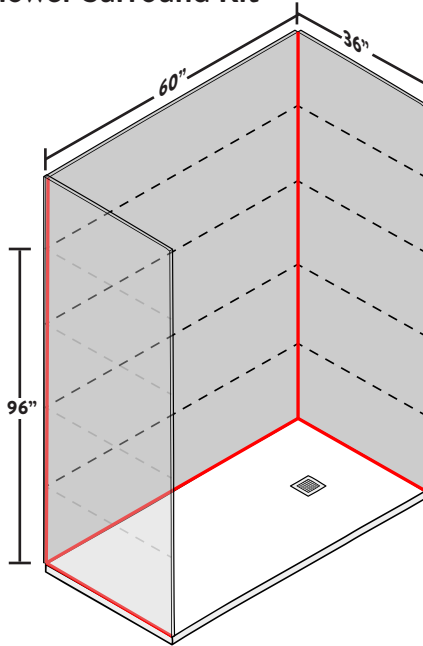

Technical Bulletin: Measuring Shower & Tub Surrounds

PROPER MEASUREMENT TO DETERMINE APPROPRIATE KIT

12-Piece Shower Surround Kit

Kit dimensions

12-Piece Shower Surround Kit

Aleris SKU	ATSP-36-60-94-01-SS-08-12
	ATSP-36-60-94-01M-SS-08-12
Notes	Shower Surround Kit consists of (12) tile panels in total. Each stackable panel is 24" high w/hidden watertight seam sealing system to interlock the panels. Rear shower wall consists of (4) 60" wide X 24" high stackable panels. Each shower side wall utilizes (4) stackable 36" wide X 24" high panels. This kit contains a total of (8) sidewall panels, (4) rear wall panels for a total of (12) pieces.

9-Piece Tub Surround Kit

Kit dimensions

9-Piece Shower Surround Kit

Aleris SKU	ATSP-36-60-70-01-SS-08-9
	ATSP-36-60-70-01M-SS-08-9
Notes	Tub Surround Kit consists of (9) tile panels in total. Each stackable panel is 24" high w/hidden watertight seam sealing system to interlock the panels. Rear Tub wall consists of (3) 60" wide X 24" high stackable panels. Each shower side wall utilizes (3) stackable 36" wide X 24" high panels. This kit contains a total of (6) sidewall panels, (3) rear wall panels for a total of (9) pieces.