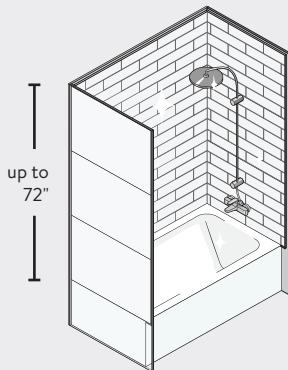

9 PANELS

TUB SURROUND