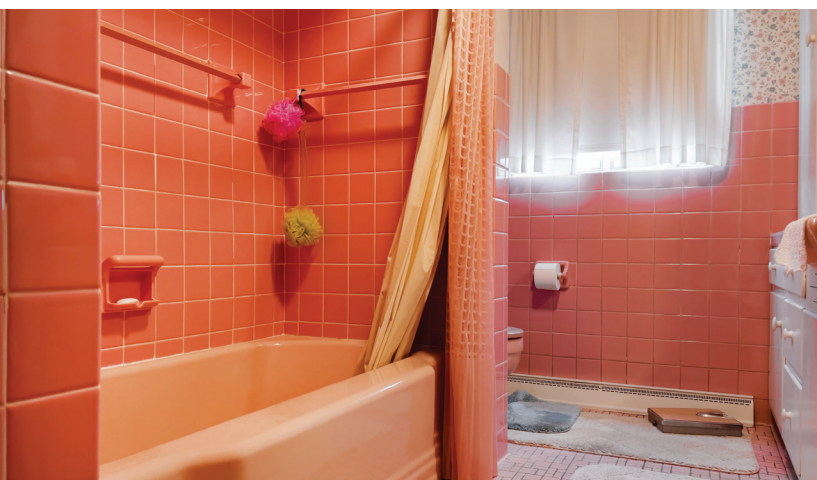

- ✓ Durable
- ✓ Saves Time

TESTED AND APPROVED

Justified & Substantiated
by Home Innovations
Research Labs

SHOWER & TUB SURROUND PRO KITS

Tiling Solutions Simplified™

Your next shower renovation in one kit.

Six3Tile Pro Kits include everything you need to rapidly renovate any outdated bathroom with modern, luxury tile. Become a Six3Tile Pro with no additional tools or skills required.