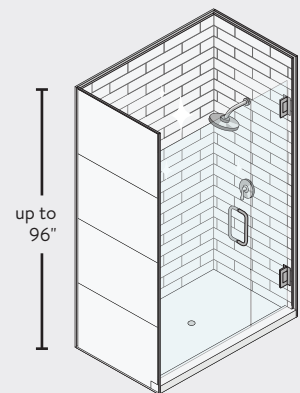

12 PANELS

SHOWER SURROUND

Visit our website at www.SIX3TILE.com/showertubsurround for inspiration and more information.

an **aleris** company

www.SIX3TILE.com

119 Grace Avenue | Lancaster, South Carolina 29720

PROUDLY MADE IN THE USA

Six3Tile® is sourced, designed and manufactured in our South Carolina facility

Six3_10014 REV 4.17.24