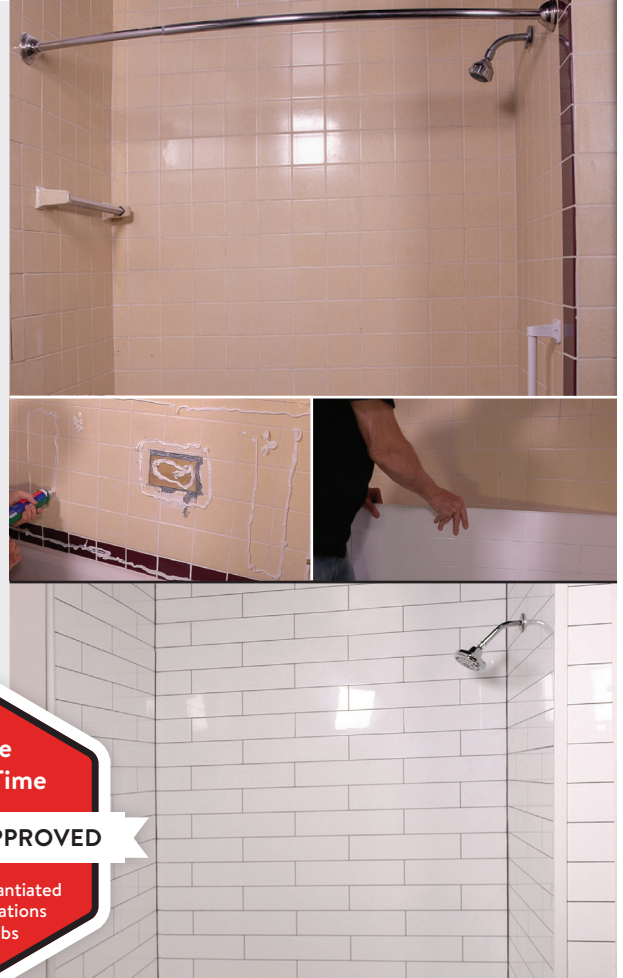

NOW IN 4 NEW COLORS!

LUXURY TILE ON TREND

REFRESH YOUR OUTDATED BATHROOM WITH MODERN STYLES

Avoid tile Demolition

Install right over your existing ceramic tile with construction adhesive. Cement board and specialty sub-contractors are not required!

Lightning-fast Installation

Every second saved installing tiles gets you one step closer to an updated bathroom. Home Innovations Research Labs (HI), an independent, third-party research group, tested Six3Tile and found that our tile panels install 2.5x faster than ceramic tile!

Proven Durability

To test Six3Tile's durability, HI's extensive rounds of testing included stain resistance, accelerated weathering, and water resistance. Six3Tile passed all testing, proving that our tile-panels are a great alternative to ceramic tile, with a fraction of the installation time

Learn more about this study at:
www.SIX3TILE.com/timestudy

- ✓ Durable
- ✓ Saves Time

TESTED AND APPROVED

Justified & Substantiated
by Home Innovations
Research Labs