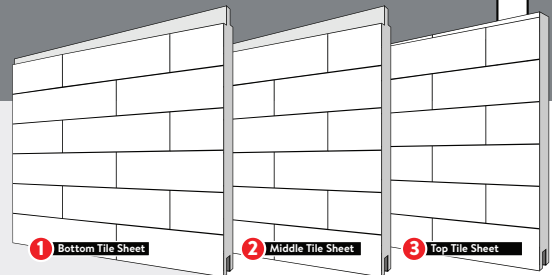

BENEFITS

Installs 2.5x faster than ceramic tile

Durable & Stain Resistant

Pre-cut tile panels

No special skills or tools required

Hassle-free, grout immediately

Quick and easy, reduced resident displacement

Watertight Seal

Pre-cut groove fits over a tongue automatically creating a grout channel while preventing water from penetrating the seam

WHAT'S IN THE BOX?

YOUR NEXT RAPID RENOVATION IN ONE KIT

Learn More at www.six3tile.com/warranty