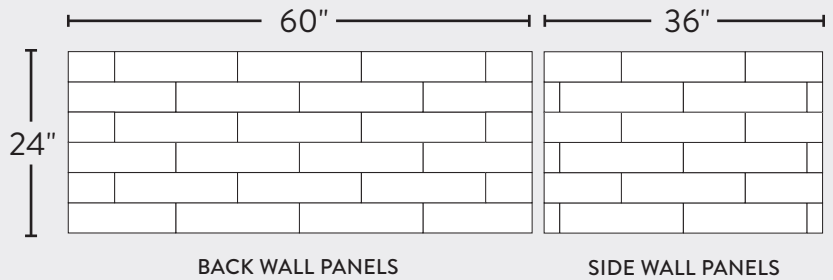

WHAT'S IN THE BOX?

YOUR NEXT RAPID RENOVATION IN ONE KIT

Learn More at www.six3tile.com/warranty

The Six3Tile Shower Surround Pro Kit includes 12 panels. The Tub Surround Pro Kit includes 9 panels. Either kit can be used to rapidly renovate any outdated bath with modern, luxury tile.

Simply cut, attach and grout immediately for a refreshed renovation that requires a fraction of the time of traditional tiling methods.

9 PANELS

TUB SURROUND

12 PANELS

SHOWER SURROUND

Visit our website at www.SIX3TILE.com/showertubsurround for inspiration and more information.

an **aleris** company

www.SIX3TILE.com

119 Grace Avenue | Lancaster, South Carolina 29720

PROUDLY MADE IN THE USA

Six3Tile® is sourced, designed and manufactured in our South Carolina facility

Six3_10014 REV 4.17.24