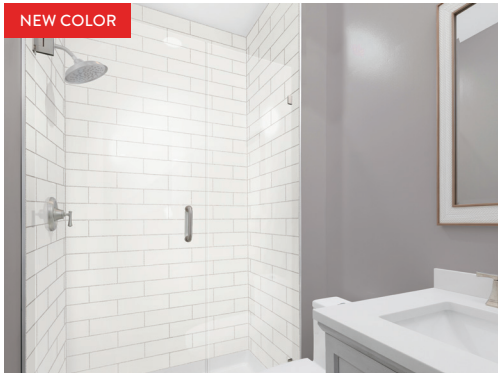

NEW COLOR

COLOR: Snowbound SW7004
GROUT: Mapei 5077 Frost
PATTERN: Subway Running (4x16)